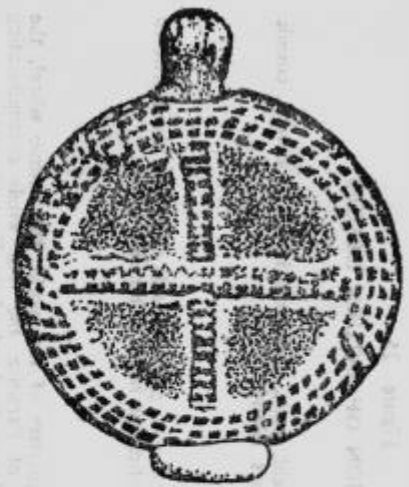

Fig. g

Solar Symbol at Uxmal.
 (Publications of the *Bureau
 of Ethnography*, vol. ii.,
 pl. 57, No. 5) from Goblet,
 p. 226.

Fig. h

A composite of Saturn imagery (drawn
 by D. Talbott). In terms of Solaria
 Binaria, the view is up the Magnetic
 Tube from Earth.

Fig. i

Pendant called
 "The Female Sun."

*From Fisher H. Mesmith, Jr.,
 (1979) "Dogon Bronzes," XII
African Arts, No. 2, (Feb.) 23.