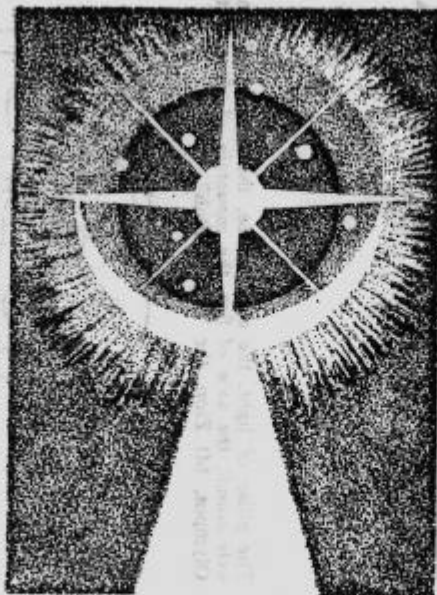

Fig. g

Solar Symbol at Uxmal.
 (Publications of the *Bureau
 of Ethnography*, vol. ii.,
 pl. 57, No. 5) from Goblet,
 p. 226.

Fig. h

A composite of Saturn imagery (drawn
 by D. Talbott). In terms of Solaria
 Binaria, the view is up the Magnetic
 Tube from Earth.

Fig. i

Pendant called
 "The Female Sun."

*From Fisher H. Mesmith, Jr.,
 (1979) "Dogon Bronzes," XII
African Arts, No. 2, (Feb.) 23.